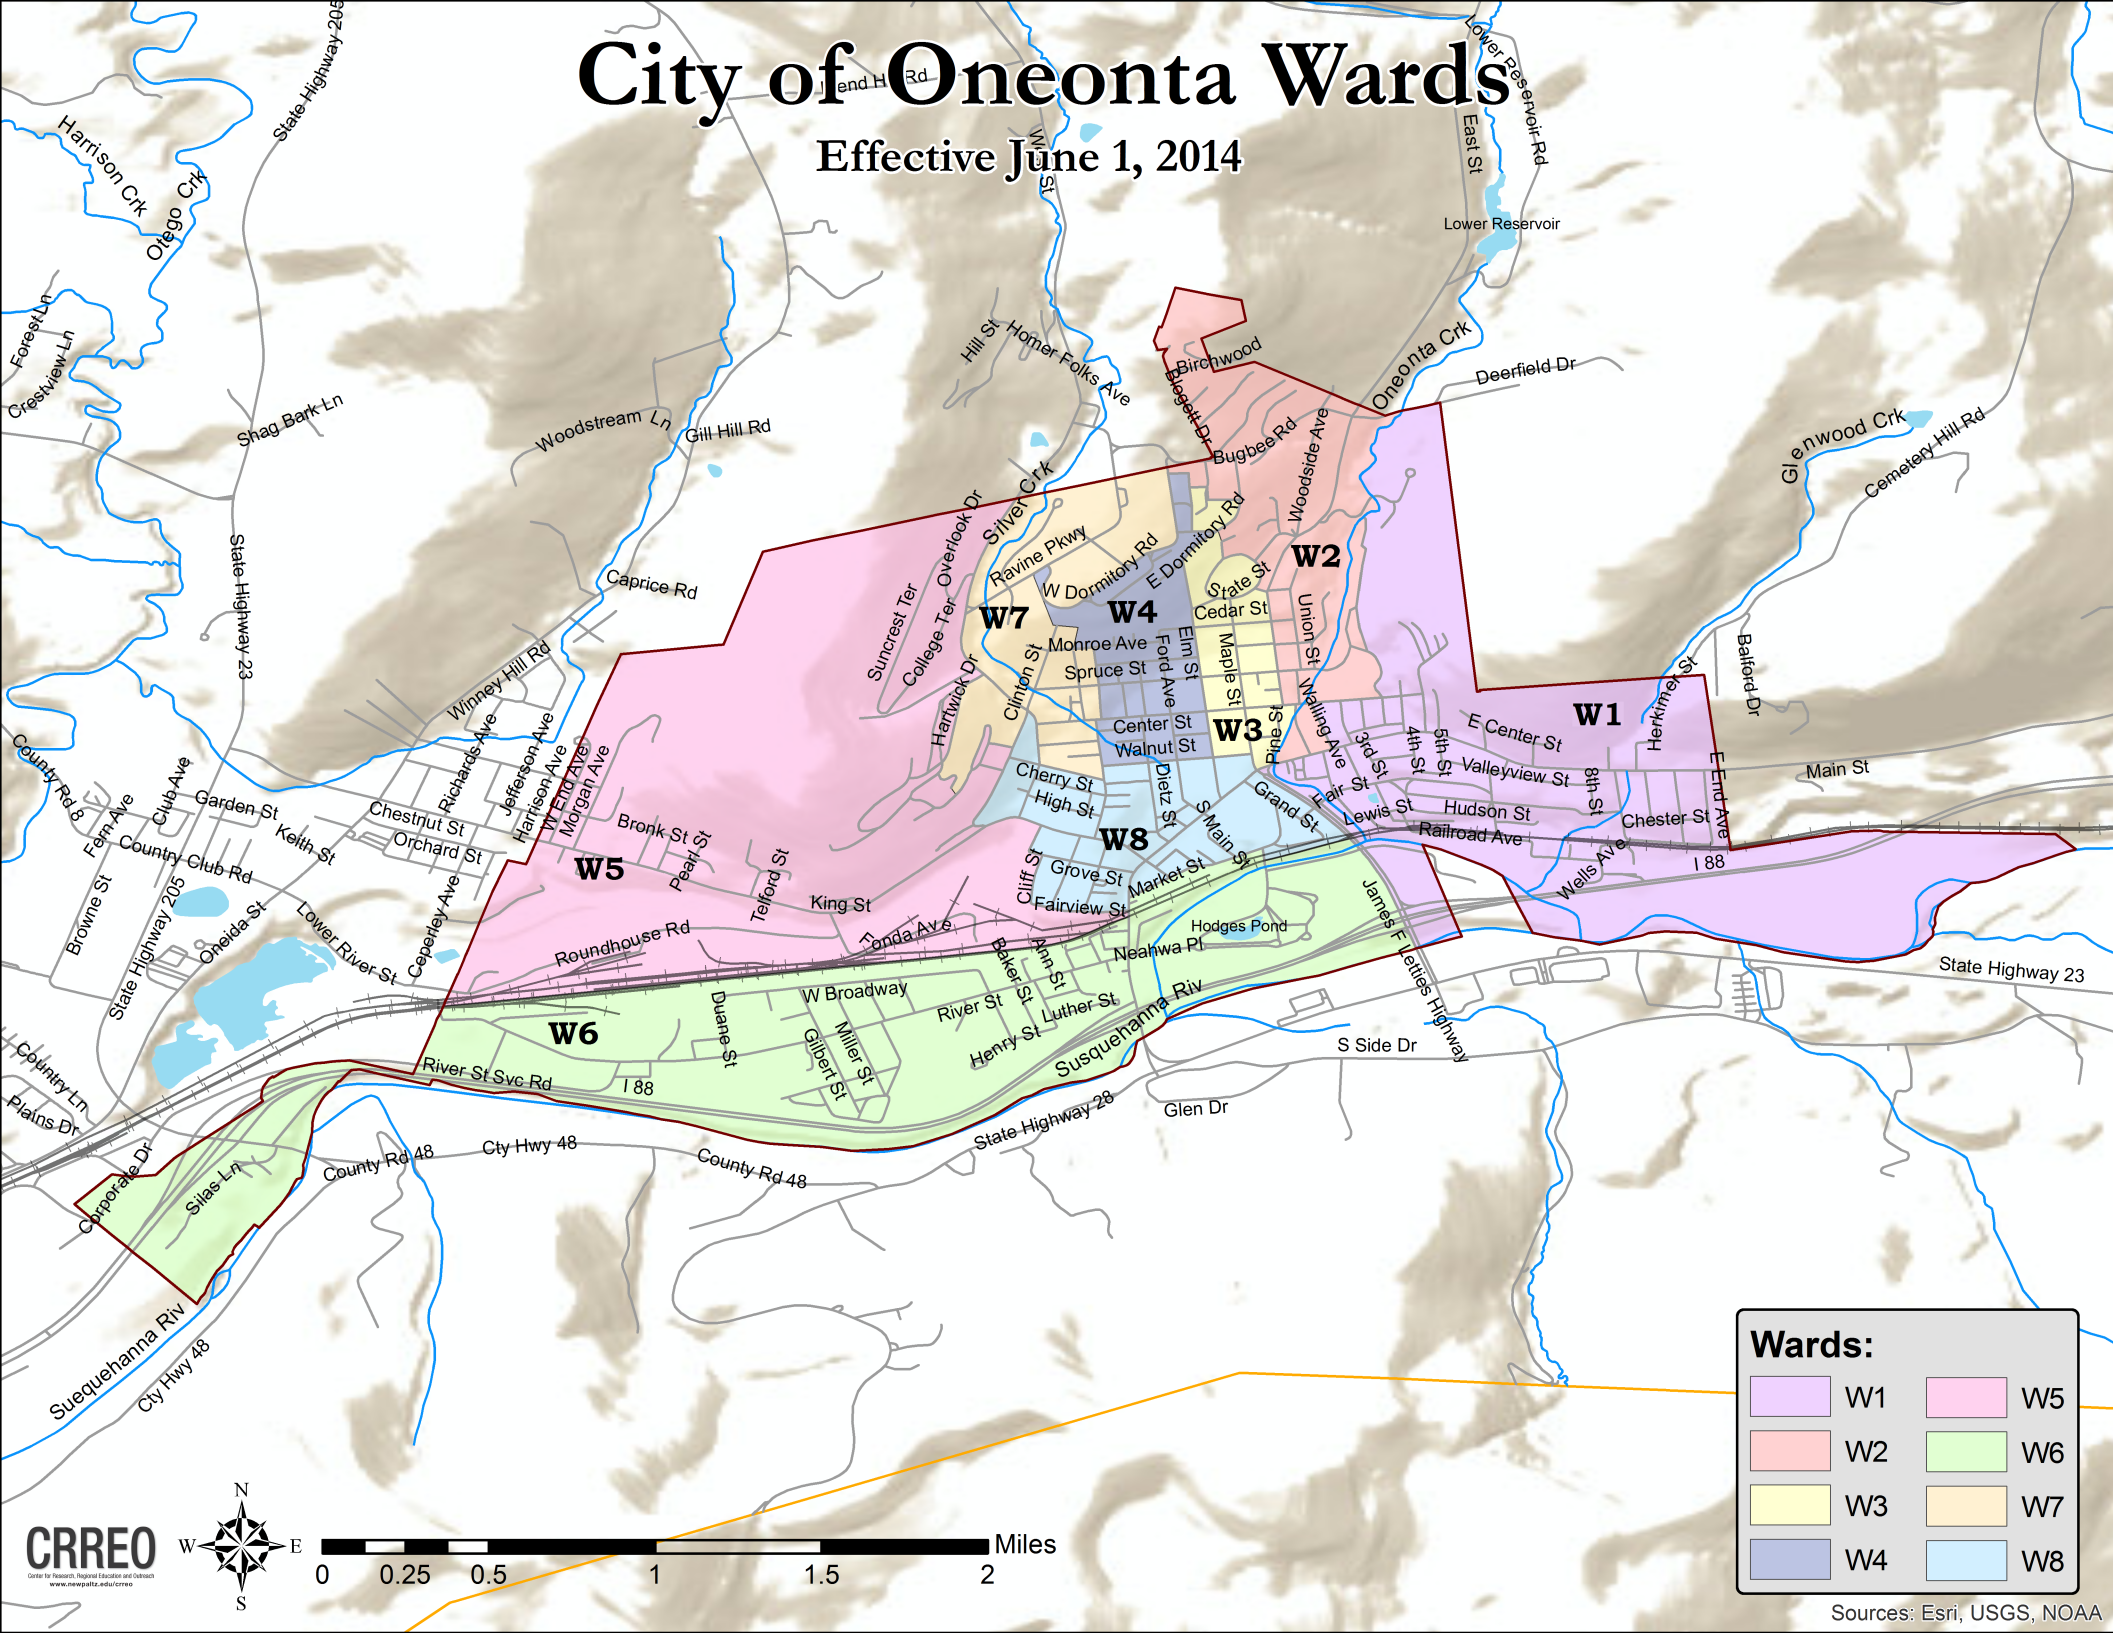

City of Oneonta Wards

Effective June 1, 2014

Wards:	
W1	W5
W2	W6
W3	W7
W4	W8

CRREO
Center for Research, Regional Education and Outreach
www.newpaltz.edu/crreo

0 0.25 0.5 1 1.5 2 Miles

Sources: Esri, USGS, NOAA