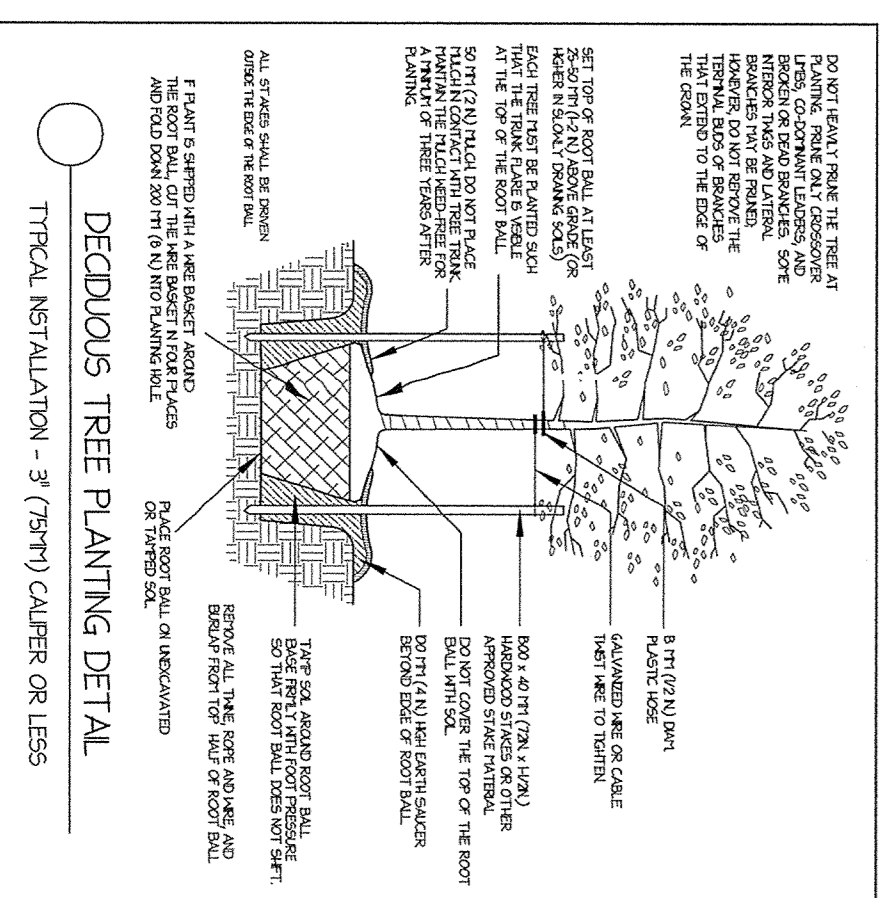

PLANTING DETAILS

Detail List

Key	Quantity	Botanical Name	Common Name	Planted Height	Mature Height	Size Installed
FOUNDATION PLANTS						
TREES						
MY	3	<i>Magnolia virginiana</i>	Swamp Magnolia	7-8'	15-20'	7-8'
NR	2	<i>Box Elder</i>	Nail-stemmed Elm	7-8'	20-30'	7-8'
SHRUBS						
RD	22	<i>Amelanchier canadensis</i>	Winged Spindle Tree	15-18"	4-5'	#3
HW	131	<i>Hamamelis virginica</i>	Witch Hazel	12-18"	3-4'	#3
HN	9	<i>Hydrangea macrophylla</i>	Hydrangea	24-30"	3-4'	#3
HD	17	<i>Hydrangea arborescens</i>	Hydrangea	24-30"	4-5'	#3
HL	30	<i>Hydrangea quercifolia</i>	Oakleaf Hydrangea	24-30"	7-8'	#3
HT	30	<i>Hydrangea paniculata</i>	Panicle Hydrangea	18-24"	3-5'	#3
PHO	11	<i>Prunella americana</i>	Chokeberry	18-24"	3-5'	#3
RI	30	<i>Rosa rugosa</i>	Rose	18-24"	3-4'	#3
SP	18	<i>Spiraea vanutensis</i>	Vanout's Spiraea	12-18"	3-4'	#3
SI	60	<i>Spiraea japonica</i>	Japanese Spiraea	12-18"	3-4'	#3
SV	30	<i>Spiraea vanutensis</i>	Vanout's Spiraea	12-18"	3-4'	#3
V	3	<i>Viburnum acerifolium</i>	Black Viburnum	12-18"	7-8'	#3
PERENNIALS						
HR	117	<i>Heuchera</i>	Heuchera	10-12"	12-18"	#1
GR	32	<i>Geranium</i>	Geranium	10-12"	12-18"	#1
GRASSES						
GR	299	<i>Pennisetum</i>	Feathergrass	10-12"	23"	#1

SCALE: 1" = 20' 0"

DRAWN BY: LEN PECE TELLI

CHECKED BY:

DATE: 4/28/2003

DATE OF PRINT:

PROJECT NO. 004

SHEET NO. 1 OF 1

Prepared by: SyncoDesign