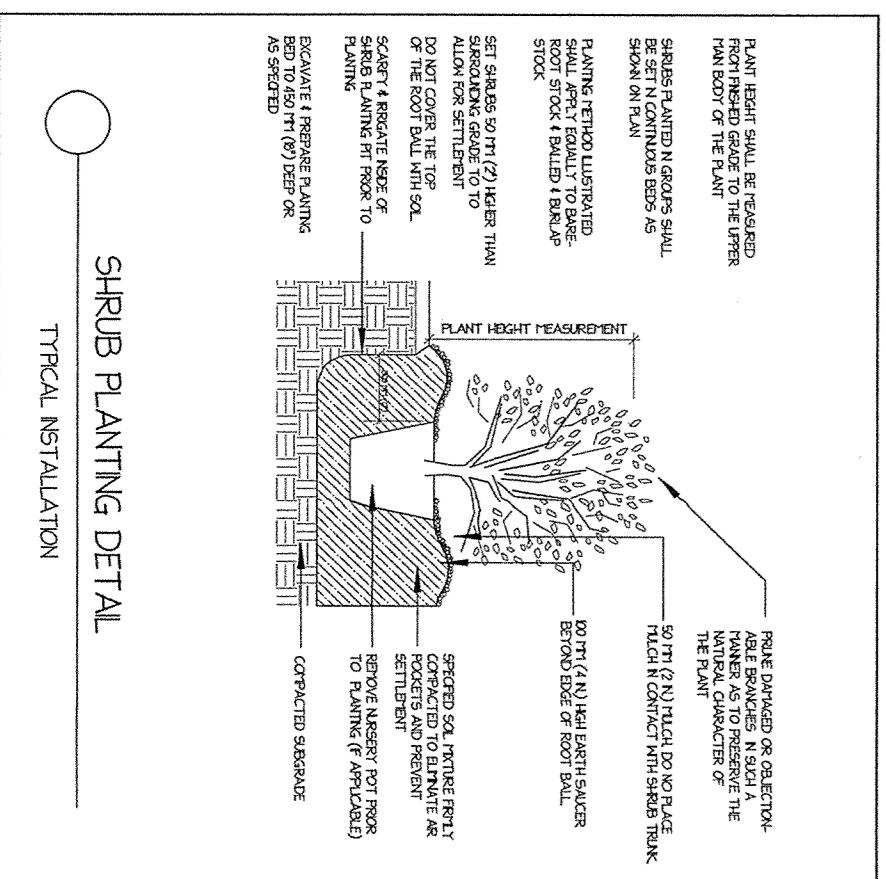

PLANTING DETAILS

Detail List

Key	Quantity	Botanical Name	Common Name	Planted Height	Mature Height	Size Installed
FOUNDATION PLANTS						
TREES						
MY	3	<i>Magnolia virginiana</i>	Swamp Magnolia	7-8'	15-20'	7-8'
NR	2	<i>Box Elder</i>	Nail-stemmed Elm	7-8'	20-30'	7-8'
SHRUBS						
RD	22	<i>Amelanchier canadensis</i>	Winged Spindle Tree	15-18"	4-5'	#3
HW	131	<i>Hamamelis virginica</i>	Witch Hazel	12-18"	3-4'	#3
HN	9	<i>Hydrangea macrophylla</i>	Hydrangea	24-30"	3-4'	#3
HD	17	<i>Hydrangea arborescens</i>	Hydrangea	24-30"	4-5'	#3
HL	30	<i>Hydrangea quercifolia</i>	Oakleaf Hydrangea	24-30"	7-8'	#3
HT	30	<i>Hydrangea paniculata</i>	Panicle Hydrangea	18-24"	3-5'	#3
PHO	11	<i>Prunella americana</i>	Chokeberry	18-24"	3-5'	#3
RI	30	<i>Rosa rugosa</i>	Rose	18-24"	3-4'	#3
SP	18	<i>Spiraea vanutensis</i>	Vanout's Spiraea	12-18"	3-4'	#3
SI	60	<i>Spiraea japonica</i>	Japanese Spiraea	12-18"	3-4'	#3
SV	30	<i>Spiraea vanutensis</i>	Vanout's Spiraea	12-18"	3-4'	#3
V	3	<i>Viburnum acerifolium</i>	Black Viburnum	12-18"	7-8'	#3
PERENNIALS						
HR	117	<i>Heuchera</i>	Heuchera	10-12"	12-18"	#1
GR	32	<i>Geranium</i>	Geranium	10-12"	12-18"	#1
GRASSES						
GR	299	<i>Pennisetum</i>	Feathergrass	10-12"	23"	#1

SCALE: 1" = 20' 0"

DRAWN BY: LEN PECE TELLI

CHECKED BY:

DATE: 4/28/2003

DATE OF PRINT:

PROJECT NO. 004

SHEET NO. 1 OF 1

Prepared by: SyncoDesign