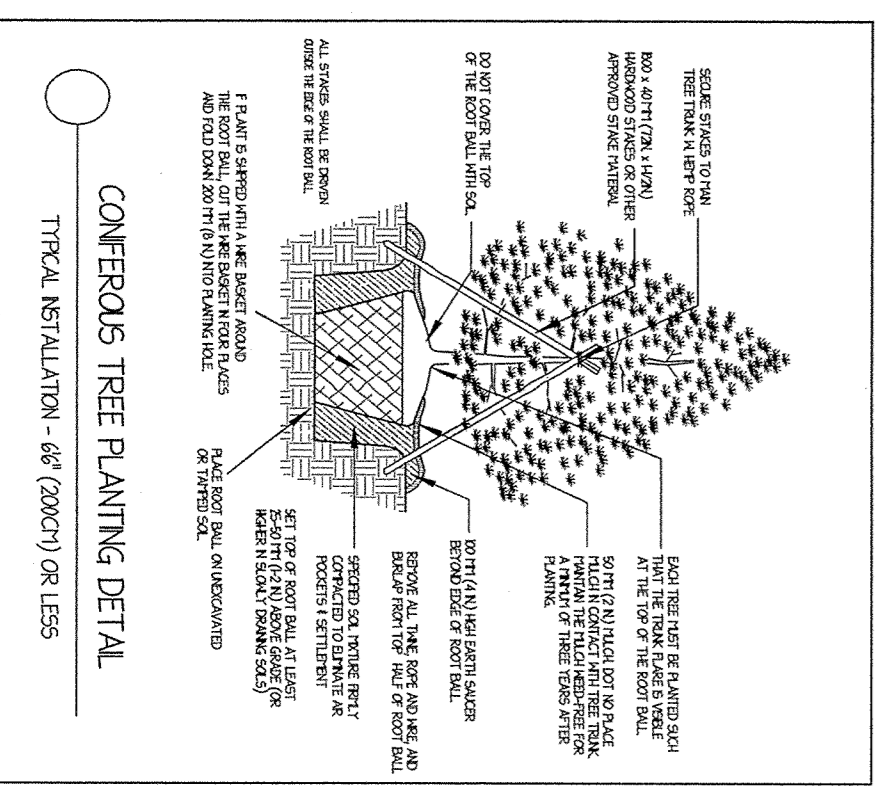

PLANTING DETAILS

Detail List

Key	Quantity	Botanical Name	Common Name	Planted Height	Mature Height	Size Installed
FOUNDATION PLANTS						
TREES						
MY	3	<i>Magnolia virginiana</i>	Swamp Magnolia	7-8'	15-20'	7-8'
NR	2	<i>Box Elder</i>	Nail-stemmed Elm	7-8'	20-30'	7-8'
SHRUBS						
RD	22	<i>Amelanchier canadensis</i>	Winged Spindle Tree	15-18"	4-5'	#3
HW	131	<i>Hamamelis virginica</i>	Witch Hazel	12-18"	3-4'	#3
HN	9	<i>Hydrangea macrophylla</i>	Hydrangea	24-30"	3-4'	#3
HD	17	<i>Hydrangea arborescens</i>	Hydrangea	24-30"	4-5'	#3
HL	30	<i>Hydrangea quercifolia</i>	Oakleaf Hydrangea	24-30"	7-8'	#3
HT	30	<i>Hydrangea paniculata</i>	Panicle Hydrangea	18-24"	3-5'	#3
PHO	11	<i>Prunella americana</i>	Chokeberry	18-24"	3-5'	#3
RI	30	<i>Rosa rugosa</i>	Rose	18-24"	3-4'	#3
SP	18	<i>Spiraea vanutensis</i>	Vanout's Spiraea	12-18"	3-4'	#3
SI	60	<i>Spiraea japonica</i>	Japanese Spiraea	12-18"	3-4'	#3
SV	30	<i>Spiraea vanutensis</i>	Vanout's Spiraea	12-18"	3-4'	#3
V	3	<i>Viburnum acerifolium</i>	Black Viburnum	12-18"	7-8'	#3
PERENNIALS						
HR	117	<i>Heuchera</i>	Heuchera	10-12"	12-18"	#1
GR	32	<i>Geranium</i>	Geranium	10-12"	12-18"	#1
GRASSES						
GR	299	<i>Pennisetum</i>	Feathergrass	10-12"	23"	#1

SCALE: 1" = 20' 0"

DRAWN BY: LEN PECE TELLI

CHECKED BY:

DATE: 4/28/2003

DATE OF PRINT:

PROJECT NO. 004

SHEET NO. 1 OF 1

Prepared by: SyncoDesign