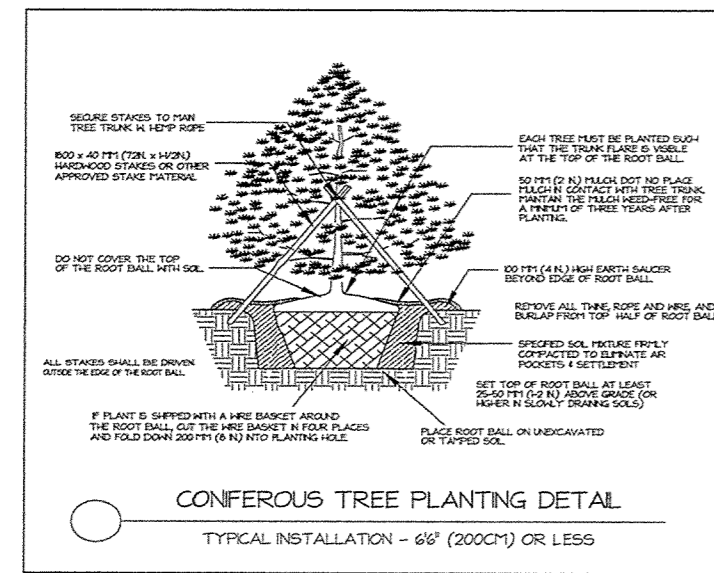

NOTES

NO.	DATE	DESCRIPTION

MOON LANDSCAPING
165 QUARRY ROAD
YARDLEY, PA 19067
PHONE: 215-968-5071
FAX: 215-579-0147
WWW.MOONLANDSCAPING.COM

HILLSIDE COMMONS
TREE INSTALLATION PLAN

HILLSIDE COMMONS
150 BLODGETT DRIVE
ONEONTA, NY 13020

SCALE	1" = 50'	PROJECT NO.	003
DRAWN BY	LEN PECATELLI	SHEET NO.	1 OF 1
DESIGNED BY		DATE	4/28/2008
DATE