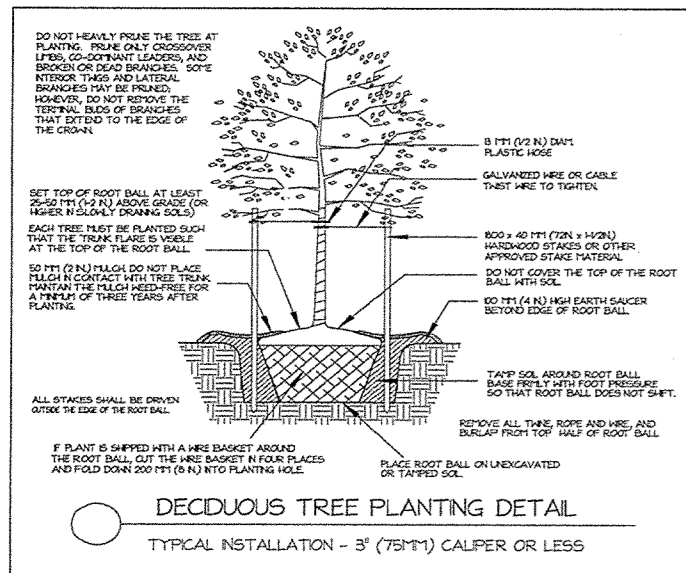

NOTES

NO.	DATE	DESCRIPTION

MOON LANDSCAPING
165 QUARRY ROAD
YARDLEY, PA 19067
PHONE: 215-968-5071
FAX: 215-579-0147
WWW.MOONLANDSCAPING.COM

HILLSIDE COMMONS
TREE INSTALLATION PLAN

HILLSIDE COMMONS
150 BLODGETT DRIVE
ONEONTA, NY 13020

SCALE	1" = 50'	PROJECT NO.	003
DRAWN BY	LEN PECATELLI	SHEET NO.	1 OF 1
DESIGNED BY		DATE	4/28/2008
DATE