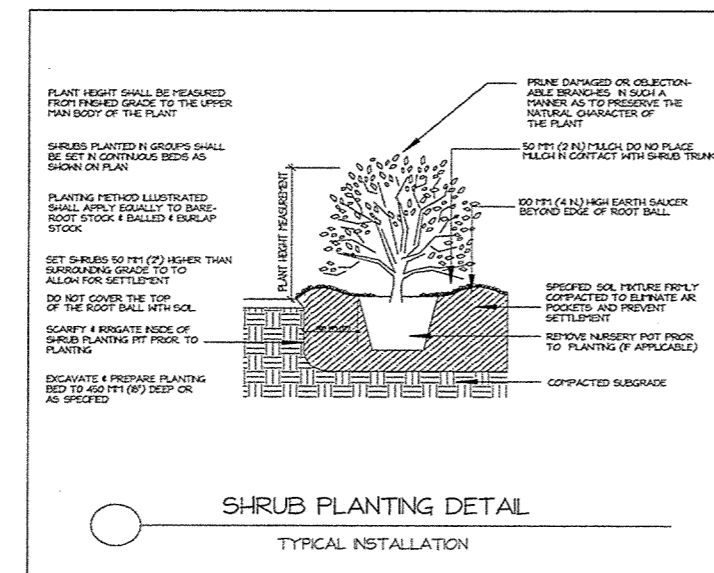

NOTES

NO.	DATE	DESCRIPTION

MOON LANDSCAPING
165 QUARRY ROAD
YARDLEY, PA 19067
PHONE: 215-968-5071
FAX: 215-579-0147
WWW.MOONLANDSCAPING.COM

HILLSIDE COMMONS
TREE INSTALLATION PLAN

HILLSIDE COMMONS
150 BLODGETT DRIVE
ONEONTA, NY 13020

SCALE	1" = 50'	PROJECT NO.	003
DRAWN BY	LEN PECATELLI	SHEET NO.	1 OF 1
DESIGNED BY		DATE	4/28/2008
DATE