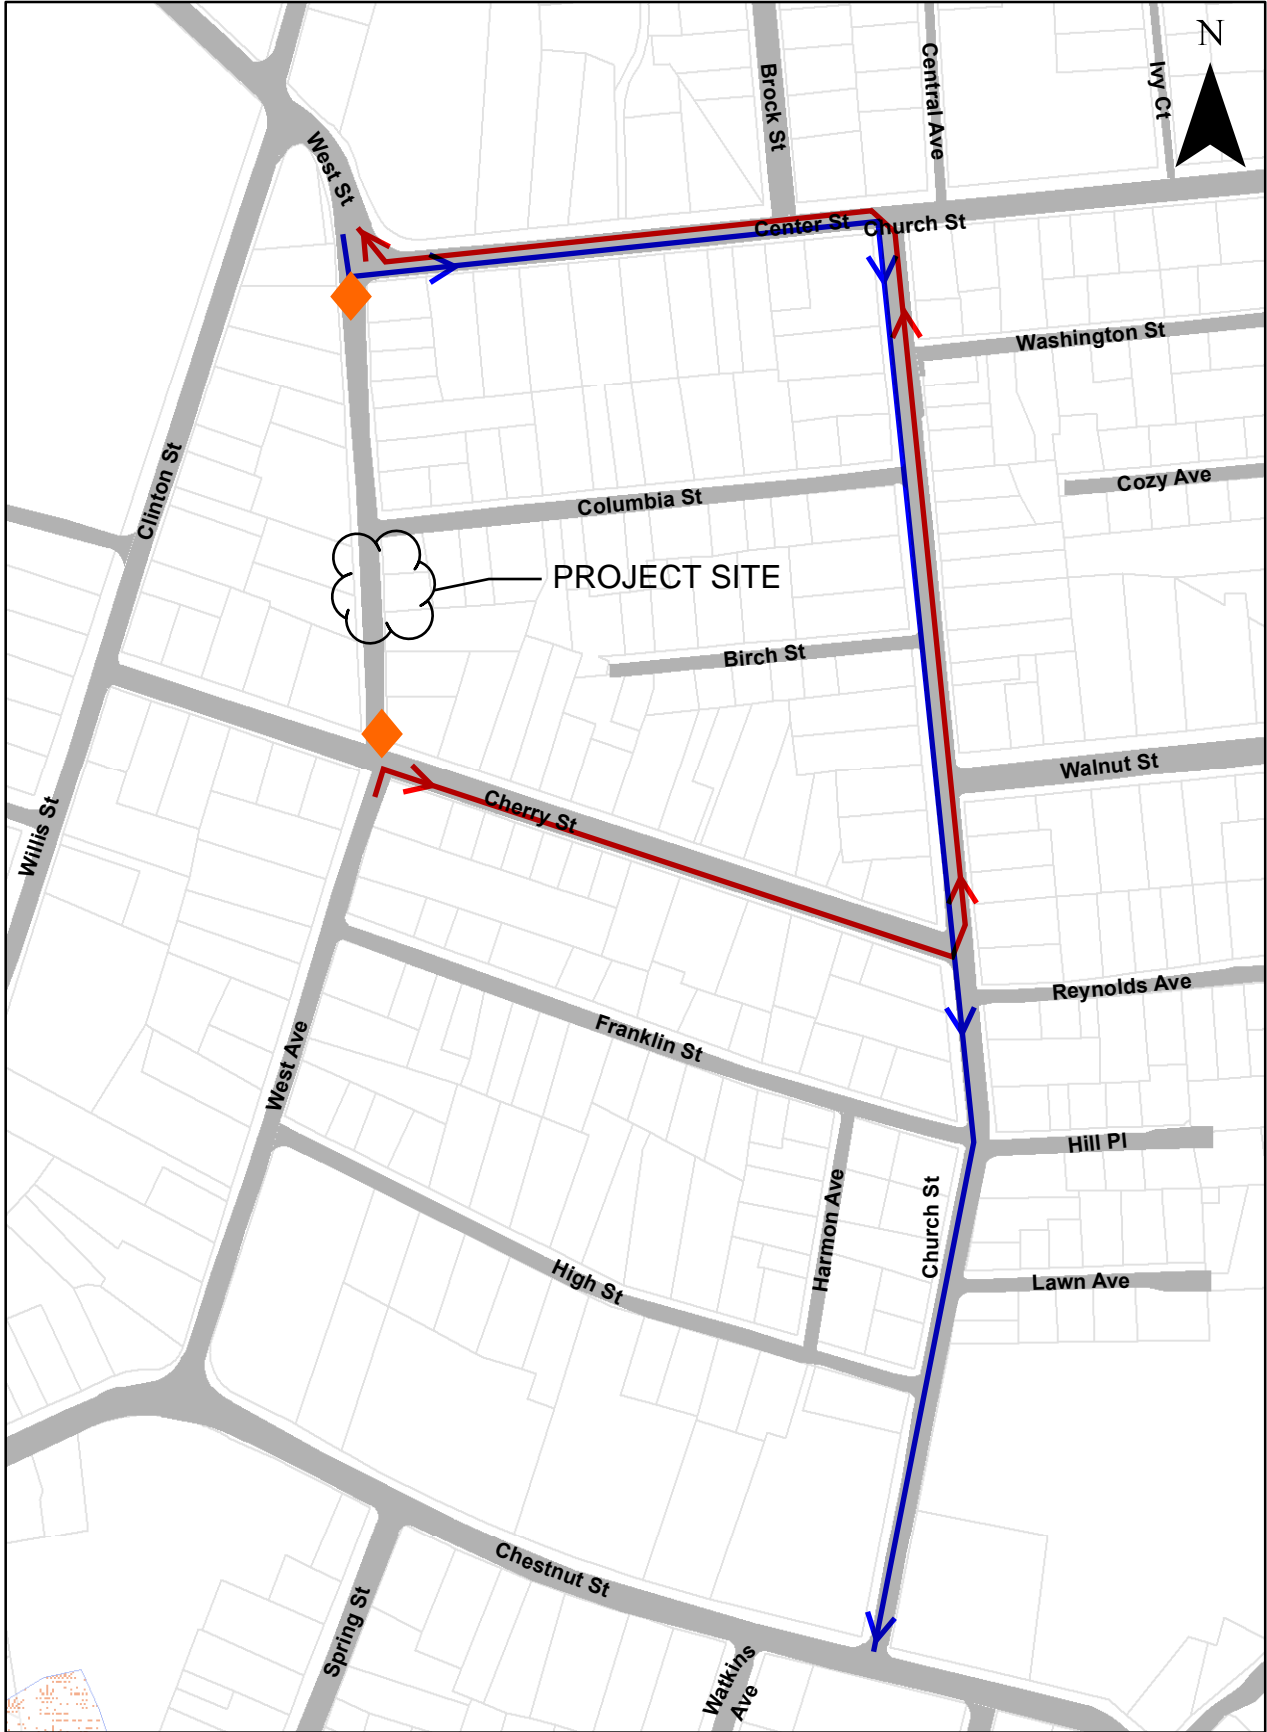

West St Detour - August 18, 22, 23

— Northbound — Southbound ◆ Road Closed - Local Traffic Only

1" = 250'